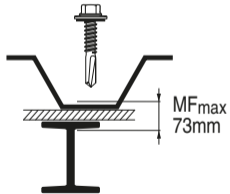

S-MD 75 S 5.5 x 102 # 290692

Rostfrei / Inox / Stainless A2

2056979