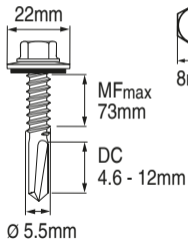

S-MD 75 S 5.5 x 102 # 290692

Rostfrei / Inox / Stainless A2

2056979